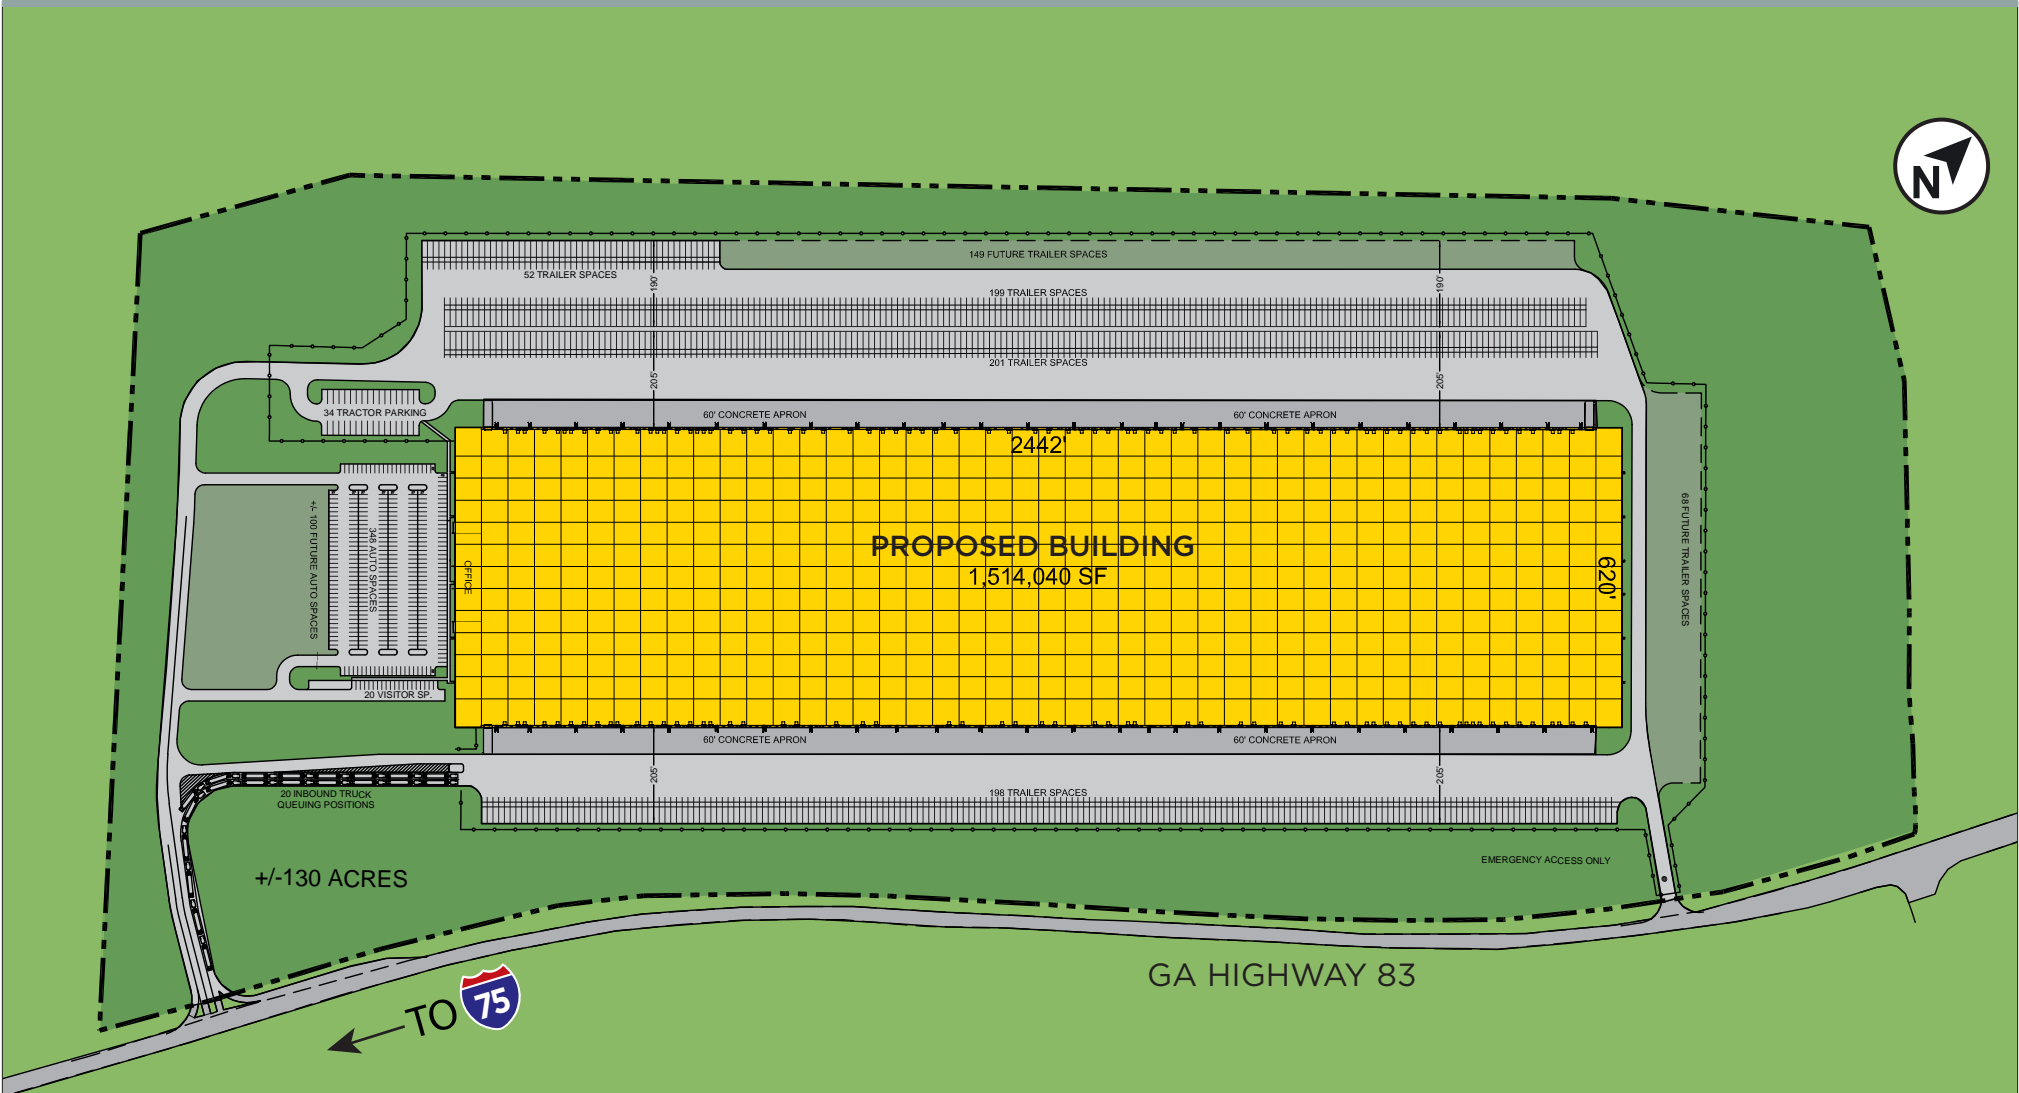

DRIVING DISTANCES

Port of Savannah
190 Miles | 2 Hours 43 Minutes

Port of Jacksonville
289 Miles | 3 Hours 59 Minutes

Hartsfield Jackson Intl Airport
54 Miles | 49 Minutes

SITE DATA	
SITE ACREAGE	+/-130
BLDG. SF	1,514,040
TRAILER PARKING	650 SPACES (+217 FUTURE SPACES)
TRUCK COURTS	205' DEEP
TRUCK QUEUING	20 INBOUND
AUTO PARKING	348 SPACES (+/-100 FUTURE SPACES)