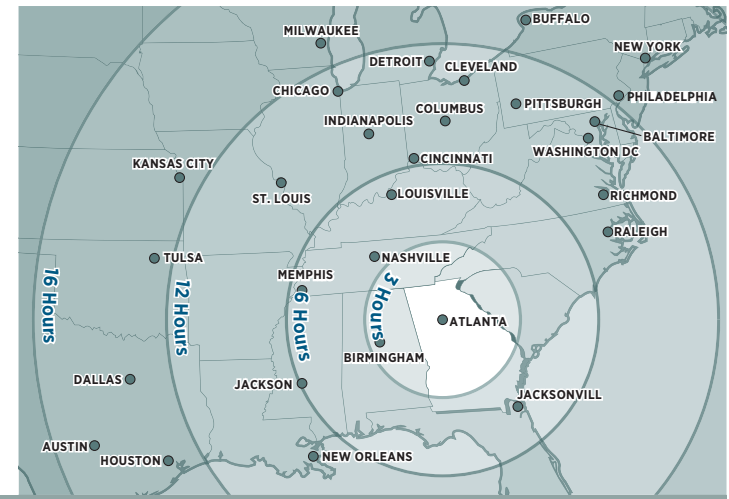

DRIVING DISTANCES

Port of Savannah
190 Miles | 2 Hours 43 Minutes

Port of Jacksonville
289 Miles | 3 Hours 59 Minutes

Hartsfield Jackson Intl Airport
54 Miles | 49 Minutes

SITE DATA	
SITE ACREAGE	+/-130
BLDG. SF	1,514,040
TRAILER PARKING	650 SPACES (+217 FUTURE SPACES)
TRUCK COURTS	205' DEEP
TRUCK QUEUING	20 INBOUND
AUTO PARKING	348 SPACES (+/-100 FUTURE SPACES)