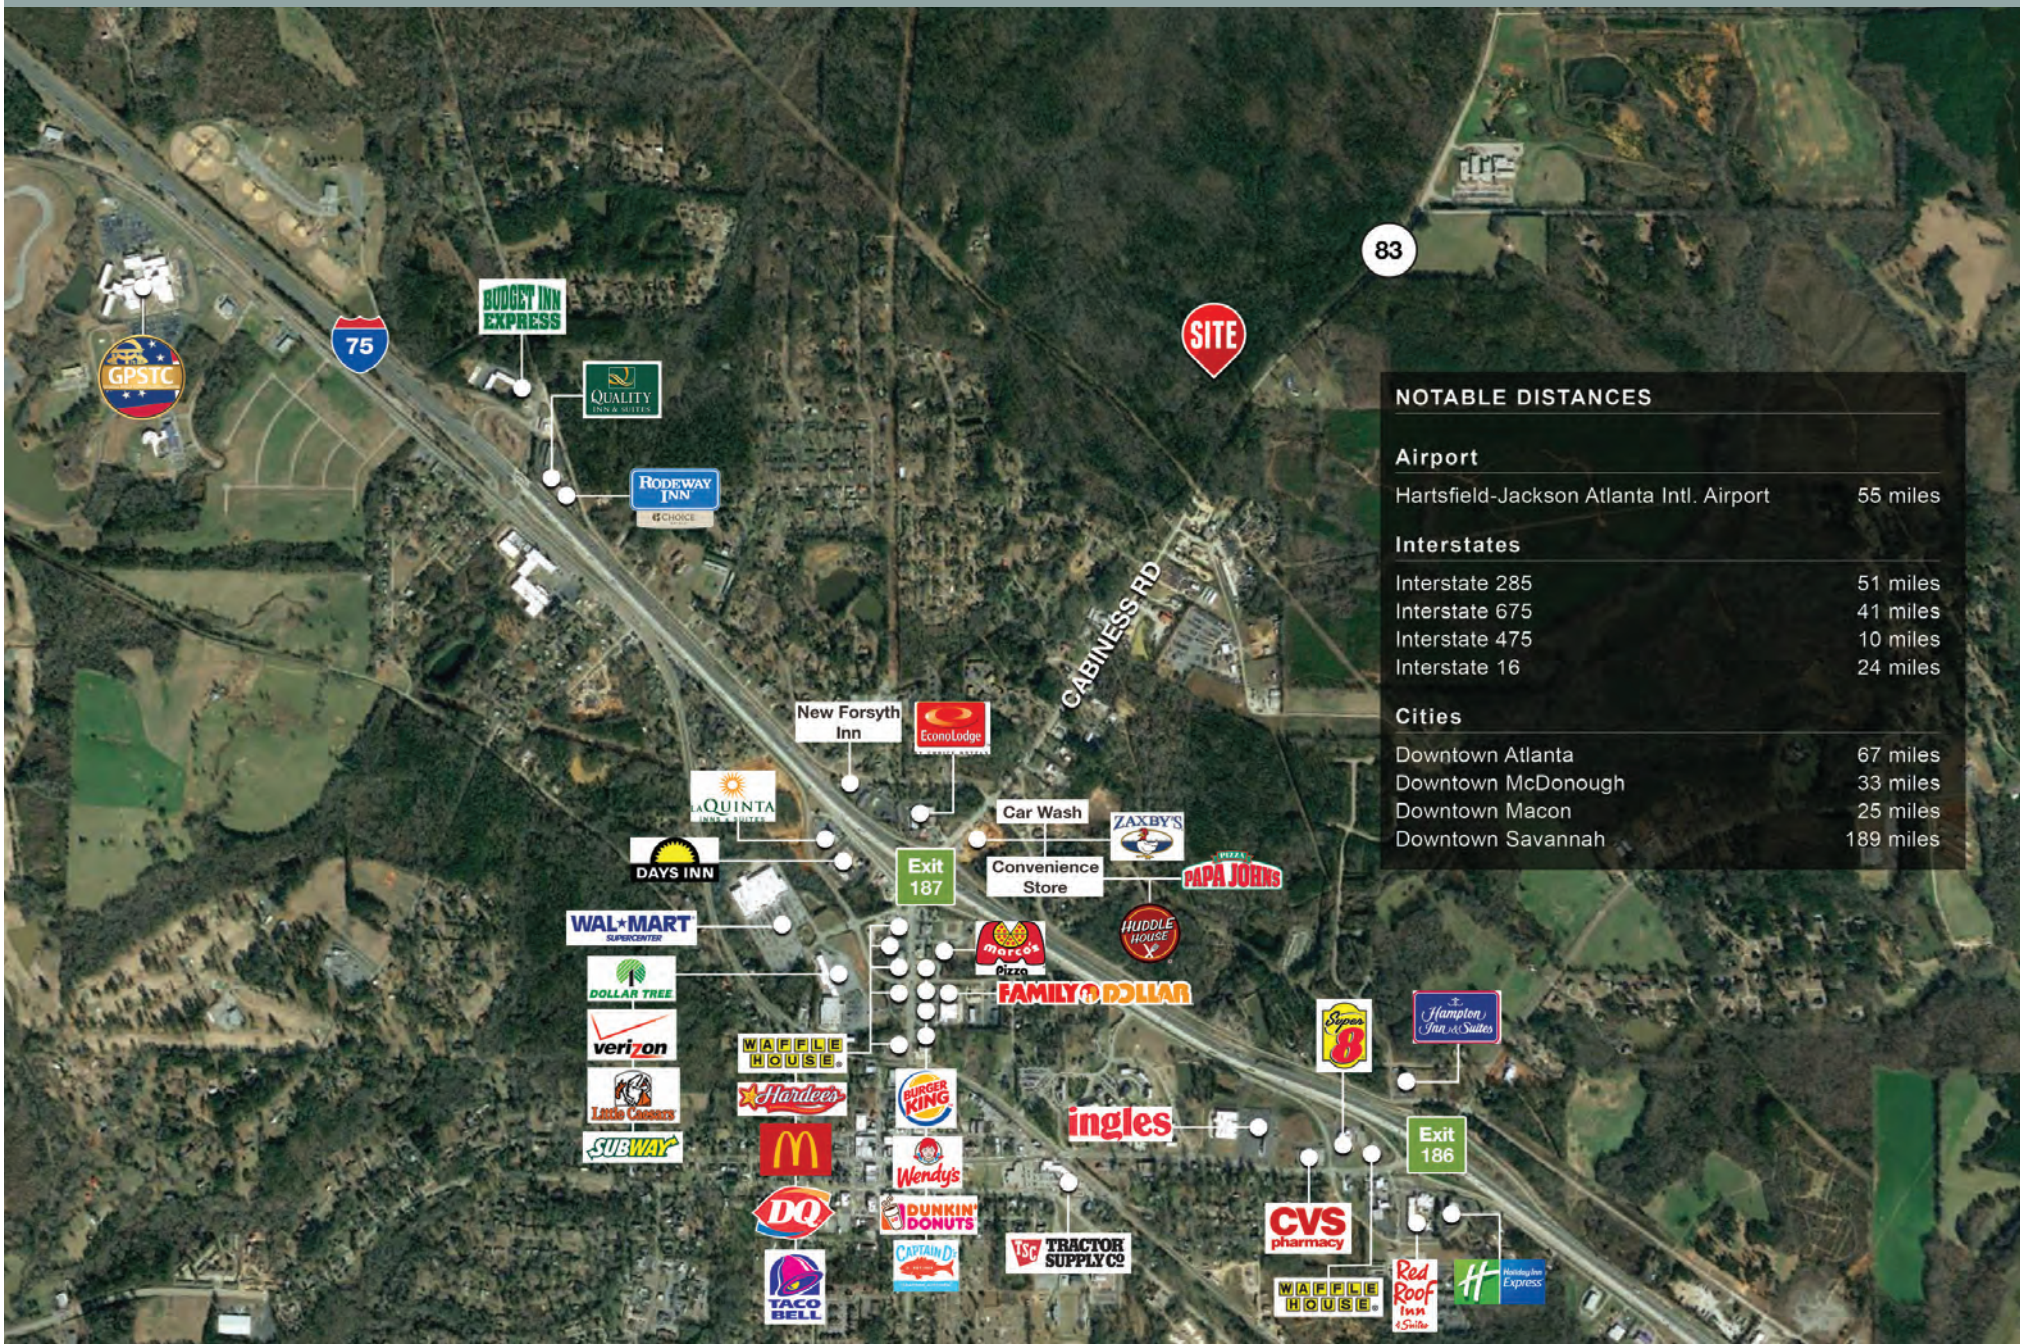

DRIVING DISTANCES

Port of Savannah
190 Miles | 2 Hours 43 Minutes

Port of Jacksonville
289 Miles | 3 Hours 59 Minutes

Hartsfield Jackson Intl Airport
54 Miles | 49 Minutes

SITE DATA	
SITE ACREAGE	+/-130
BLDG. SF	1,514,040
TRAILER PARKING	650 SPACES (+217 FUTURE SPACES)
TRUCK COURTS	205' DEEP
TRUCK QUEUING	20 INBOUND
AUTO PARKING	348 SPACES (+/-100 FUTURE SPACES)